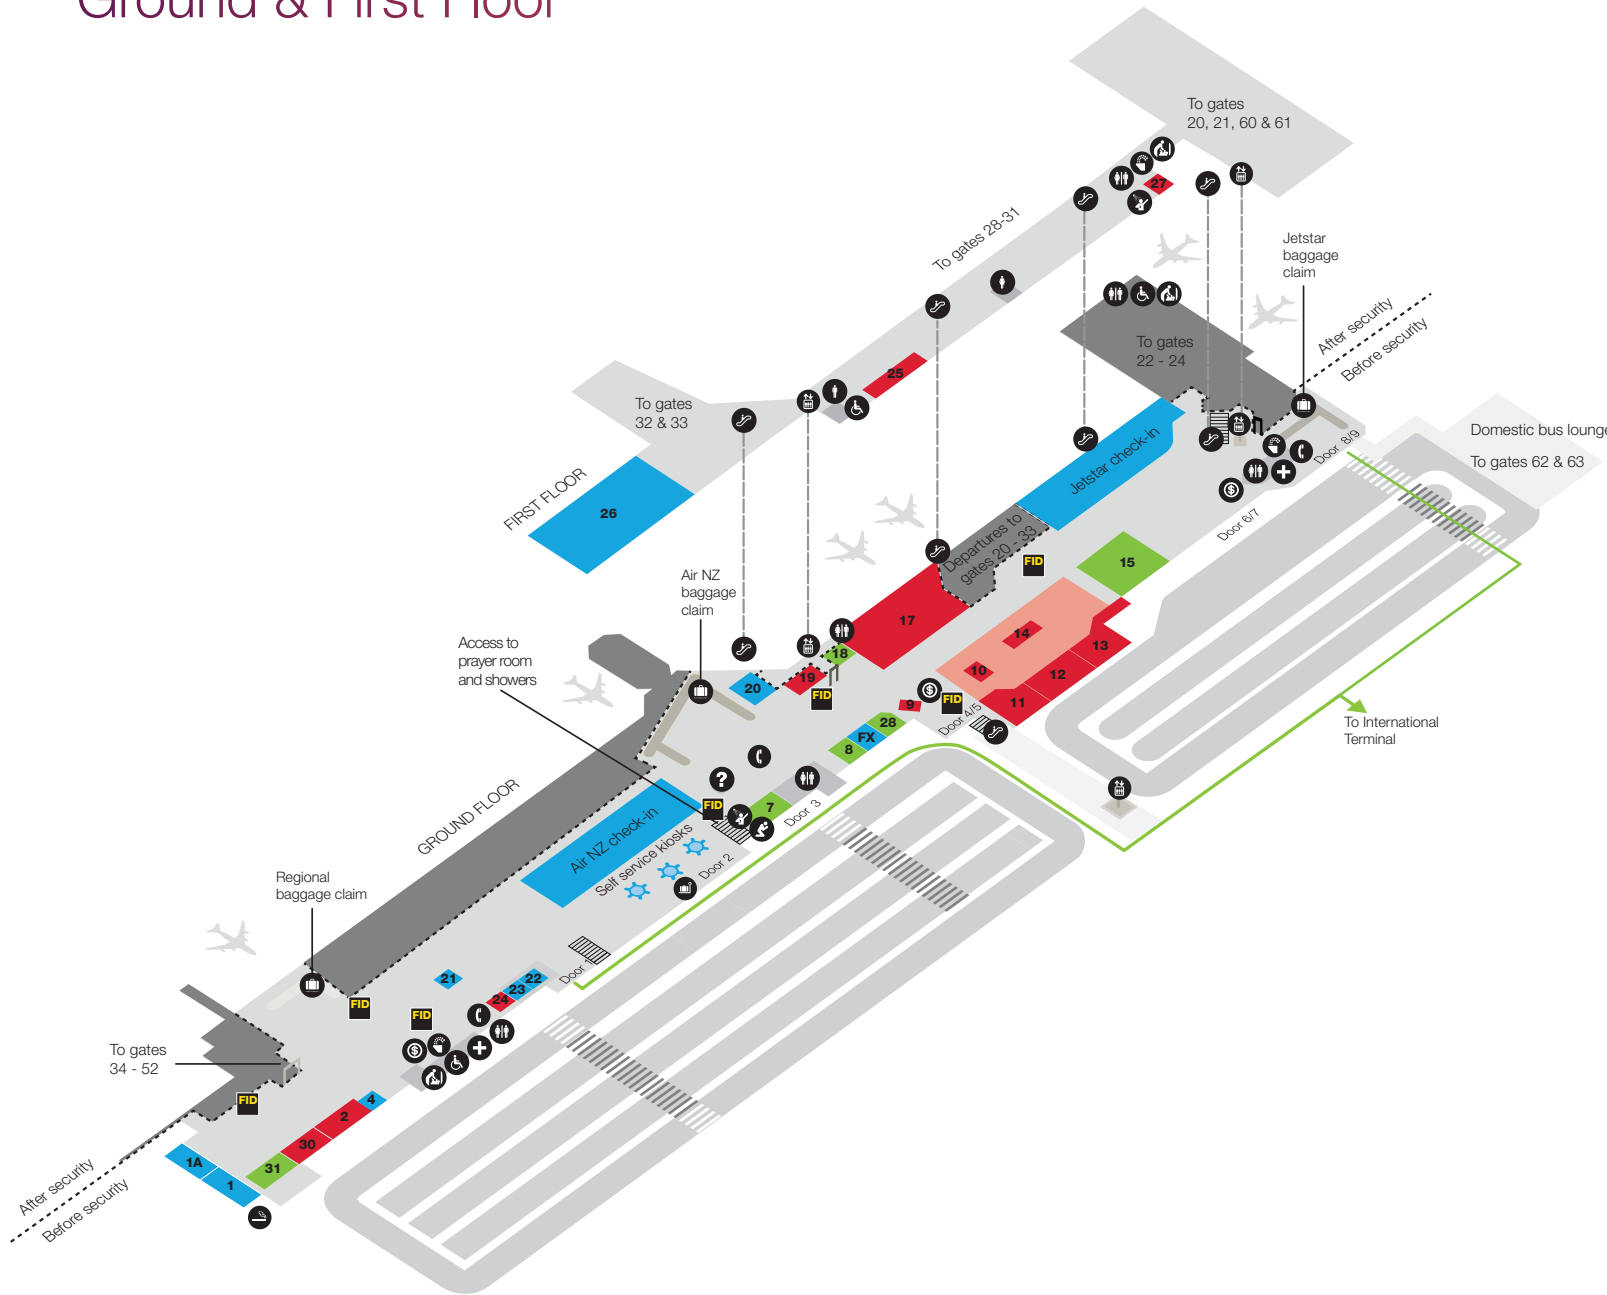

# Auckland Airport Domestic Terminal

## Ground & First Floor

### FOOD & BEVERAGE

- 2** Little Gipsy
- 4** Krispy Kreme
- 9** Dunkin' Donuts
- 10** Tank Juice Bar
- 11** Hayama Sushi
- 12** McDonalds
- 13** Orleans Chicken & Waffles
- 14** Take Off Espresso
- 17** The Gipsy Moth
- 19** Wishbone
- 24** Retro Espresso
- 25** Shaky Isles
- 27** Hub Convenience
- 30** Subway

### SHOPPING

- 7** Walker & Hall
- 8** Sunglass Hut
- 15** Relay
- 18** TravelPharm
- 28** 3 Wise Men
- 31** AirGo Convenience