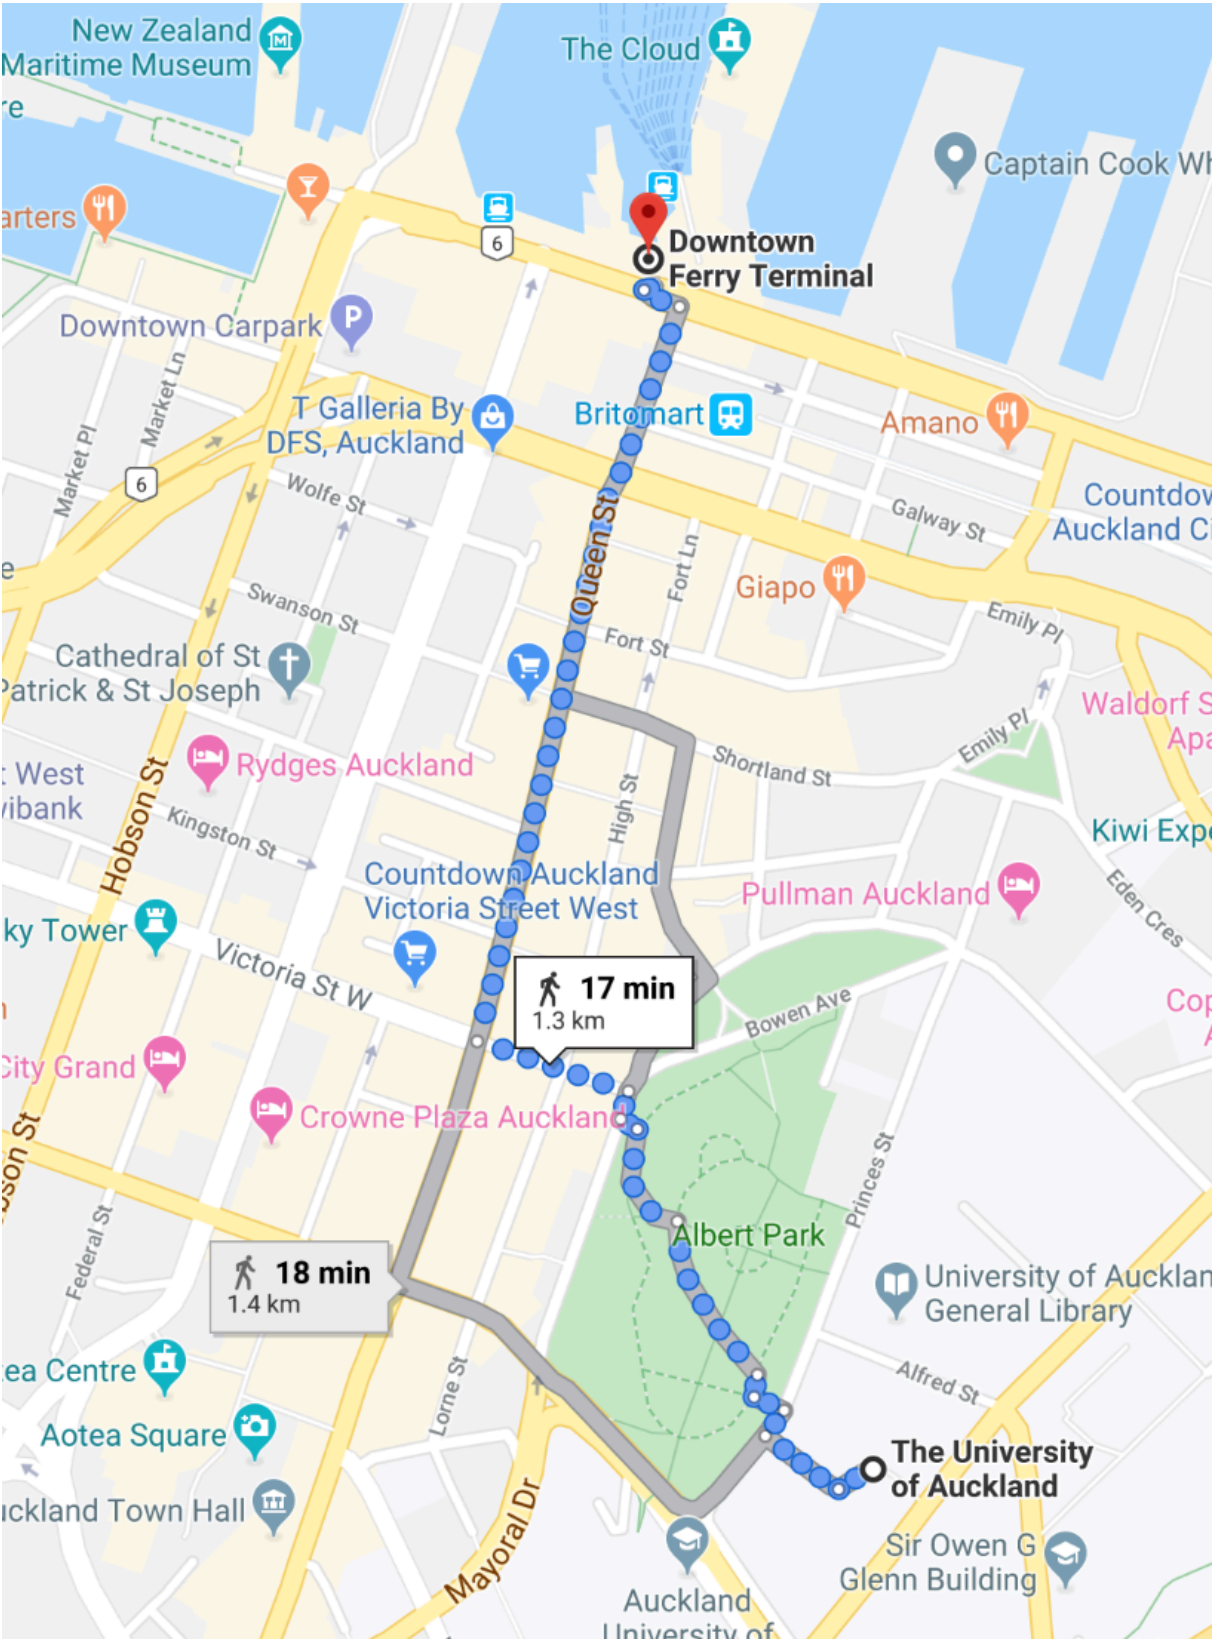

## WAIHEKE ISLAND

- Ticket at the ferry terminal: \$46 per person  
Ticket online: \$42 per person

<https://www.fullers.co.nz/destinations/waiheke-island/>

- Timetable can be found online or on page 3.
- How to get around?
  - Taxi, e.g. Wai Cabs (0800 924 222)
  - Bus (\$2.5 per person)
  - Rent a bike on the island

**FROM: AUCKLAND CITY**Ferry Terminal, 99 Quay Street [map](#)**TO: WAIHEKE ISLAND**

⌚ 40 minutes

**FROM: WAIHEKE ISLAND**Matiatia Wharf [map](#)**TO: AUCKLAND CITY**

<b>MON - FRI</b>	<b>SAT</b>	<b>SUN &amp; PUB HOLS</b>	<b>MON - FRI</b>	<b>SAT</b>
5:30 AM*	-	-	6:00 AM	-
6:00 AM	6:00 AM	-	6:30 AM	7:00 AM
6:45 AM	7:00 AM	7:00 AM	7:00 AM	8:00 AM
7:15 AM	8:00 AM	8:00 AM	7:30 AM	9:00 AM
7:45 AM	8:30 AM	8:30 AM	8:00 AM	9:30 AM
8:15 AM	9:00 AM*	9:00 AM*	8:30 AM	10:00 AM*
8:30 AM	9:30 AM	9:30 AM	9:00 AM	10:30 AM
9:00 AM*	10:00 AM	10:00 AM	9:30 AM	11:00 AM
9:30 AM	10:30 AM	10:30 AM	10:00 AM*	11:30 AM
10:00 AM	11:00 AM*	11:00 AM*	10:30 AM	12:00 PM*
10:30 AM	11:30 AM	11:30 AM	11:00 AM	12:30 PM
11:00 AM*	12:00 PM	12:00 PM	11:30 AM	1:00 PM
11:30 AM	12:30 PM	12:30 PM	12:00 PM*	1:30 PM
12:00 PM	1:00 PM*	1:00 PM*	12:30 PM	2:00 PM*
12:30 PM	1:30 PM	1:30 PM	1:00 PM	2:30 PM
1:00 PM*	2:00 PM	2:00 PM	1:30 PM	3:00 PM
1:30 PM	2:30 PM	2:30 PM	2:00 PM*	3:30 PM
2:00 PM	3:00 PM*	3:00 PM*	2:30 PM	4:00 PM*
2:30 PM	3:30 PM	3:30 PM	3:00 PM	4:30 PM
3:00 PM*	4:00 PM	4:00 PM	3:30 PM	5:00 PM
3:30 PM	4:30 PM	4:30 PM	4:00 PM*	5:30 PM
4:00 PM	5:00 PM*	5:00 PM*	4:30 PM	6:00 PM*
4:30 PM	5:30 PM	5:30 PM	5:00 PM	6:30 PM
5:00 PM	6:00 PM	6:00 PM	5:30 PM	7:00 PM
5:30 PM	6:30 PM	6:30 PM	6:00 PM	7:30 PM
6:00 PM	7:15 PM	7:15 PM	6:30 PM	8:00 PM
6:30 PM	8:00 PM	8:00 PM	7:00 PM	8:45 PM
7:15 PM	8:45 PM	8:45 PM	7:30 PM	9:30 PM
8:00 PM	10:15 PM	10:15 PM	8:00 PM	11:00 PM
8:45 PM	11:45 PM	-	8:45 PM	12:30 AM
10:15 PM	-	-	9:30 PM	-
11:45 PM	-	-	11:00 PM	-